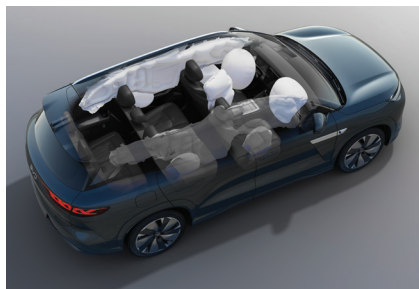

15.6 Inch Infotainment System with 26 Inch Ultra Wide Head-up Display

21-Speaker Surround Sound System\*

Memory and Massaging Seats

360° Camera with Four Zone Front and Rear Sensors

\\ **Panoramic Glass Roof with Electric Sunshade**

\\ **Boot Capacity of 1960 Liters**

\\ **Luxury 7-seater with Premium Leather Seating**

\\ **9 Air Bags**

\\ BYD Blade Battery

---

\\ Intelligent Cruise Control

---

\\ Vehicle to Load Adaptor (V2L)