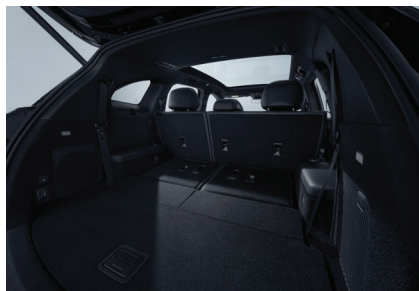

15.6 Inch Infotainment System with 26 Inch Ultra Wide Head-up Display

21-Speaker Surround Sound System\*

Memory and Massaging Seats

360° Camera with Four Zone Front and Rear Sensors

\\ **Panoramic Glass Roof with Electric Sunshade**