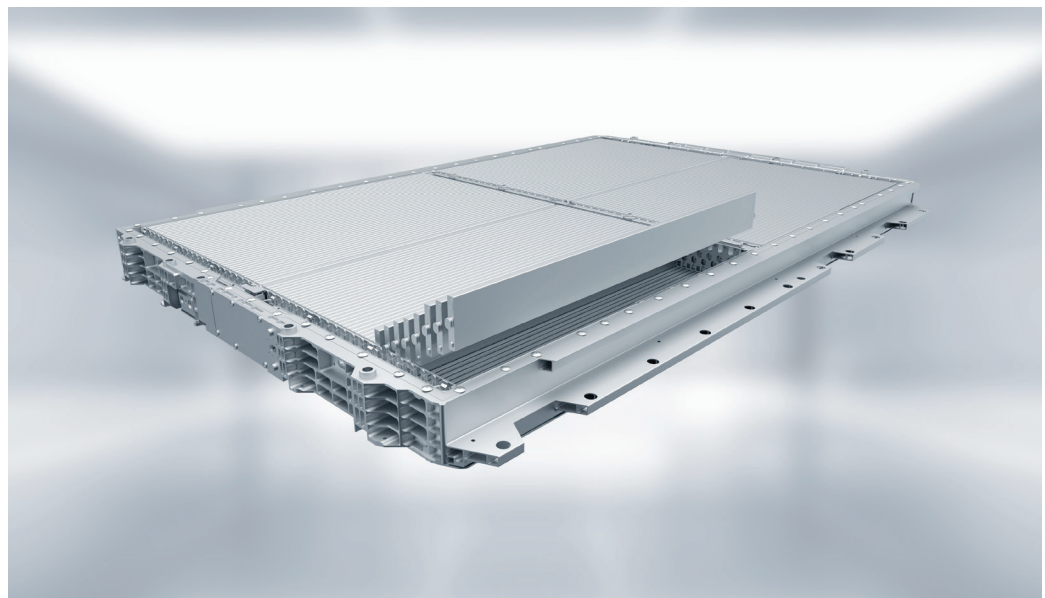

\\ **Boot Capacity of 1960 Liters**

\\ **Luxury 7-seater with Premium Leather Seating**

\\ **9 Air Bags**

\\ BYD Blade Battery

---

\\ Intelligent Cruise Control

---

\\ Vehicle to Load Adaptor (V2L)

---

\\ Driver Fatigue and Distraction Monitoring

---

Variant	Dynamic	Premium
	DM-i	DM-p

**Dimensions**

Overall Length (mm)	5,040	
Overall Width (mm)	1,996	
Overall Height (mm)	1,760	
Wheel Track - Front / Rear (mm)	1,716/1,720	
Wheelbase (mm)	2,950	
Ground Clearance (mm)	184	190
Minimum Turning Radius (m)	5.9	
Fuel Tank Capacity	60	
Luggage Trunk Capacity (L)	270/ 960/1,960	
Kerb Weight (kg)	2,315	2,580
Gross Vehicle Mass (kg)	2,970	3,265