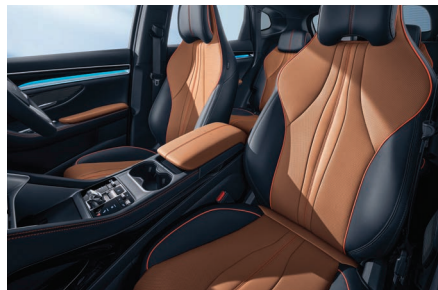

BYD

BYD SEALION 6

BEYOND LIMITS
BEYOND EXPECTATIONS

JKCG
AUTO
A JOHN KEELLS GROUP COMPANY

\\ Ocean Aesthetics' Design Concept

\\ NFC Keyless Entry Using A Card

\\ One-Touch Open/ Close Tailgate

\\ Exterior Mirror Footlights

\\ 15.6 Inch Rotating Touch Screen

\\ Oceanic Crystal Gear Lever

\\ Ventilated Front Seats

\\ Multifunctional Seats

\\ Light And Airy Panoramic Roof

\\ Large Storage Capacity

\\ Large Rear Passenger Space

\\ 6 Air Bags

Dimensions

Interior Options

Black & Brown

Blue & Grey - Available For Premium Only

Multiple Body Appearance Options

Arctic White

Delan Black

Harbour Grey

Stone Grey

Variant	Superior	Premium
---------	----------	---------

Exterior

Panoramic Sunroof	•	•
Electric Unlock Tailgate	•	•
One-Touch Open/Close Tailgate	•	•
Roof Rails	•	•
Rain Sensing Wiper	•	•
Rear Wiper	•	•
Electrically Adjustable Exterior Mirrors	•	•
Electrically Retractable Exterior Mirrors	•	•
Heating and Defrosting Exterior Mirrors	•	•
Exterior Mirror Footlights	•	•
Auto Windows With Anti-Trap for Four Doors	•	•
Soundproof Glass - Windshield Soundproof Glass - Front Door	—	•
Soundproof Glass - Front Door	—	•
Soundproof Glass - Windshield	•	•
Privacy Glass - Rear Door and Rear Windscreen	—	•
Rear Windscreen with Electric Heating and Defrosting	•	•