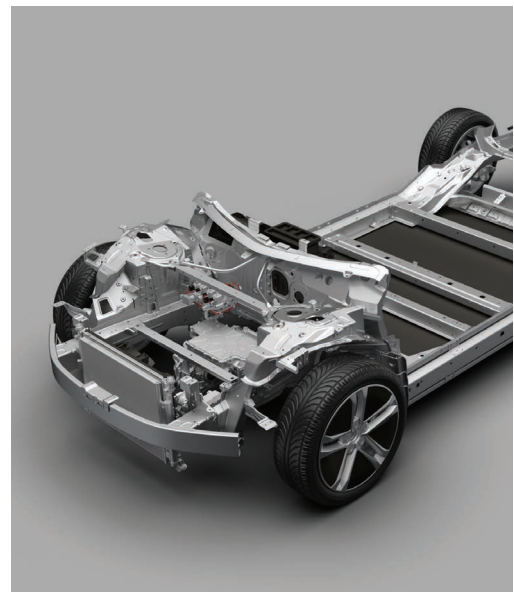

\\ 5" TFT Full LCD Combination Instrument

\\ Synthetic Leather Seat

\\ Mobile Phone Wireless Charging*

\\ Voice Assistant

\\ **Panoramic Glass Roof***

\\ **Spacious Trunk**

\\ **Large Rear Passenger Space**

\\ **6 Air Bags**

Vehicle To Load (V2L) Function

8-in-1 Electric Powertrain

BYD Intelligent Driving System

Stop & Go Full Speed Adaptive Cruise Control*

Variant	Standard	Superior
---------	----------	----------