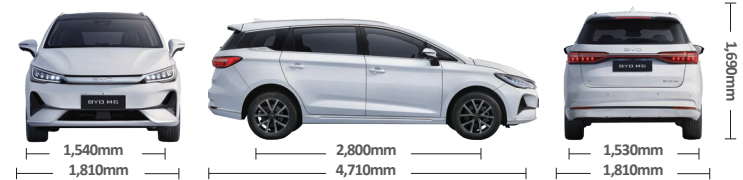

Dimensions

Disclaimer of BYD M6 Brochure