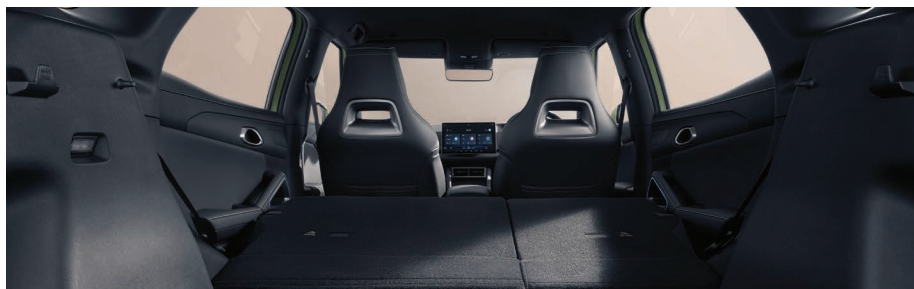

// **60/40 Split Fold Rear Seats**

// **6 Air Bags**

// **Large Storage Capacity**

// **Centre Console Storage
Compartment**