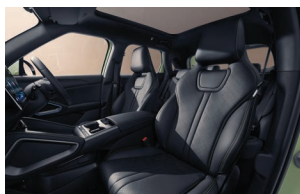

Interior Option

Black

Dimensions

Multiple Body Appearance Options

Cosmos Black

Harbour Grey

Ski White

Breeze Green