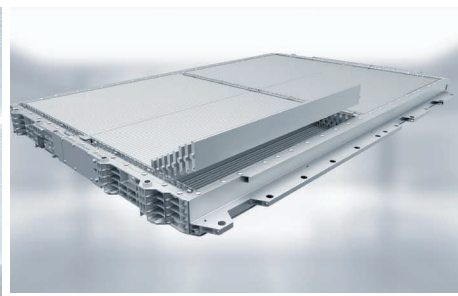

BYD

BYD ATTO 2

**DRIVE DIFFERENT,
LIVE BRIGHTER**

JKCG
AUTO
A JOHN KEELLS GROUP COMPANY

360° View Monitor

Dragon Face Design

NFC Keyless Entry Using A Card

Exterior Mirror Footlights

\\ BYD Blade Battery

\\ Adaptive Cruise Control (ACC)

\\ 8-in-1 Electric Powertrain

\\ CTB Platform

Variant	Premium
---------	---------

Dimensions

Overall Length (mm)	4,310
Overall Width (mm)	1,830
Overall Height (mm)	1,675
Wheel Track - Front/Rear (mm)	1570/1570
Wheelbase (mm)	2,620
Ground Clearance Laden (mm)	150
Kerb Weight(kg)	1,555
Gross Weight(kg)	1,965