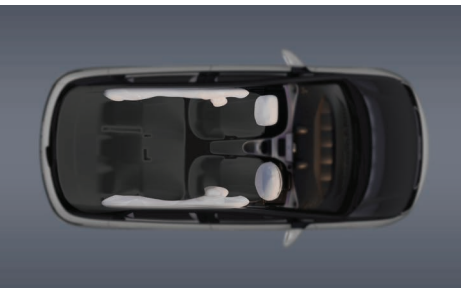

// **60/40 Split Fold Rear Seats**

// **6 Air Bags**

// **Large Storage Capacity**

// **Centre Console Storage
Compartment**