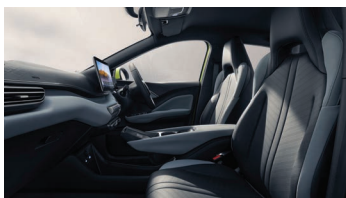

Interior Option

Black and Grey

Multiple Body Appearance Options