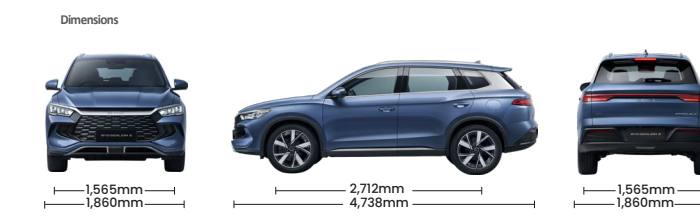

Variant	Standard Range	Extended Range
	Dynamic	Premium

Dimensions		
Overall Length (mm)	4,738	
Overall Width (mm)	1,860	
Overall Height (mm)	1,710	
Wheel Track- Front/ Rear (mm)	1,565/1,565	
Wheelbase (mm)	2,712	
Minimum Turning Radius (m)	6	
Ground Clearance Unladen (mm)	170	
Ground Clearance Laden (mm)	150	
Luggage Capacity- Min (L)	463	
Luggage Capacity- Max (L)	1,410	
Kerb Weight (kg)	1,760	1,785
Gross Vehicle Mass (kg)	2,170	2,195
*Maximum Towing Weight (kg)	750	

Powertrain		
Motor Type	Permanent Magnet Synchronous Motor	
Drivetrain	Front Wheel Drive	
Maximum Power (kW)	145	
Maximum Torque (Nm)	300	
Engine Type	Xiaoyun Plug-in Hybrid 1.5 Litre High-efficiency Engine	
Engine Model	Plug-In Hybrid	
Engine Maximum Power (kW)	72	
Engine Maximum Torque (Nm)	122	
Fuel Tank Volume (L)	52	

Performance		
Acceleration 0-100km/h (s)	7.7	8.1
Electric Range: NEDC (km)	71	100
Seating Capacity	5	
Battery Type	BYD Blade Battery	
Battery Capacity (kWh)	12.9	18.3
Fuel Consumption Combined (L/100km) - Fully Charged	1.2	1.3
Fuel Consumption Combined (L/100km)	4.5	4.6

Chassis		
Front Suspension	Macpherson Strut	
Rear Suspension	Multi-link	
Front Brake	Ventilated Disc	
Rear Brake	Disc	
Wheel Type	Alloy	
Tyre Size	225/60 R18	225/60 R18

New Energy		
Portable Charging Cable (Mode 2)	•	•
AC Charging Port- Type 2 (3.3kW)	•	•
V2L Function	•	•
V2L Discharge Adapter	•	•
Regenerative Braking	•	•

Variant	Standard Range	Extended Range
	Dynamic	Premium